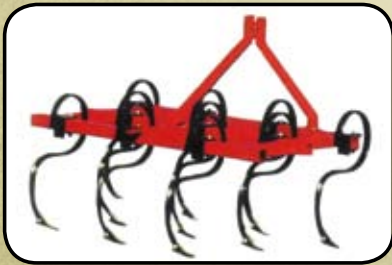

Walking Plow

- 8" or 10" standard bottom or 12" Radex Bottom
- One or two horses required
- Right hand (standard)
- Weight: 165 lbs.
- Shipping dimensions: 50" w x 48" l x 24" h

3 Point Plow

- Standard 10" or 12" Radex bottom
- Weight: 110 lbs.
- Shipping dimensions: 40" w x 40" l x 24" h

3 Point Potato Digger

- Weight: 110 lbs.
- Shipping dimensions: 48" w x 48" l x 24" h

Walk Behind Potato Plow

- Bottoms can be interchanged to accommodate the Walking Plow
- Weight: 160 lbs.
- Shipping dimensions: 50" w x 48" l x 24" h

3 Point Harrow

- 48", 60" or 72" wide
- Weight: 140 lbs. (60" model)
- Shipping dimensions: 60" w x 30" l x 24" h

Row Maker (trencher)

3 Point Disc Hiller